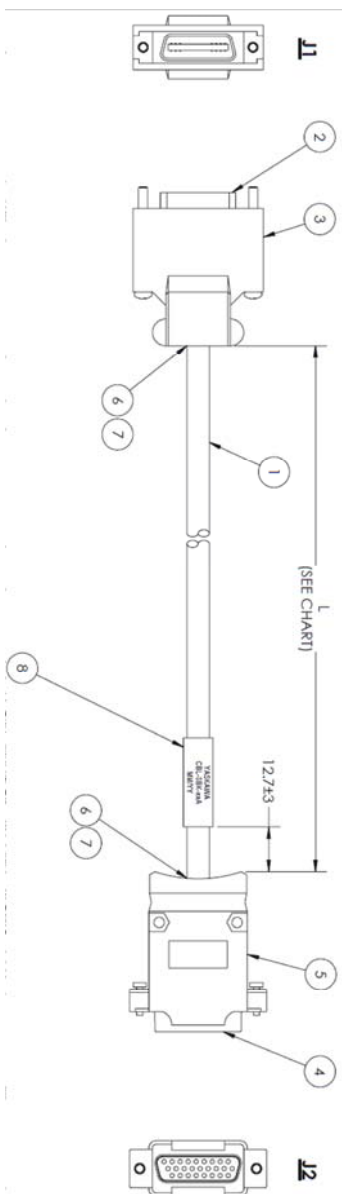

# WIRING SPECIFICATIONS:

# OVERVIEW DIAGRAM:

WIRE CONNECTION CHART			
	J1		J2
1	BLACK/BROWN	PAIR	BLACK/BROWN
2	BROWN/BLACK	PAIR	BROWN/BLACK
3	BLACK/RED	PAIR	BLACK/RED
4	RED/BLACK	PAIR	RED/BLACK
5	BLACK/ORANGE	PAIR	BLACK/ORANGE
6	ORANGE/BLACK	PAIR	ORANGE/BLACK
7	BLACK/YELLOW	PAIR	BLACK/YELLOW
8	YELLOW/BLACK	PAIR	YELLOW/BLACK
9	BLACK/GREEN	PAIR	BLACK/GREEN
10	GREEN/BLACK	PAIR	GREEN/BLACK
11	BLACK/BLUE	PAIR	BLACK/BLUE
12	BLUE/BLACK	PAIR	BLUE/BLACK
13	BLACK/WHITE	PAIR	BLACK/WHITE
14	WHITE/BLACK	PAIR	WHITE/BLACK
15	RED/WHITE	PAIR	RED/WHITE
16	WHITE/RED	PAIR	WHITE/RED
17	RED/GREEN	PAIR	RED/GREEN
18	GREEN/RED	PAIR	GREEN/RED
19	RED/BLUE	PAIR	RED/BLUE
20	BLUE/RED	PAIR	BLUE/RED
21	RED/YELLOW	PAIR	RED/YELLOW
22	YELLOW/RED	PAIR	YELLOW/RED
23	RED/BROWN	PAIR	RED/BROWN
24	BROWN/RED	PAIR	BROWN/RED
25	RED/ORANGE	PAIR	RED/ORANGE
26	ORANGE/RED	PAIR	ORANGE/RED
	BRAID		
	SHELL		SHELL

No.	ITEM DESCRIPTION	QTY.	MFR./SUPPLIER	MFR. MODEL No./ SUPPLIER ITEM No.
1	CABLE, MULTI-PAIR, 26 COND., 28 AWG	1 PC	3M	3600B/26 -OR- 3600C/26
2	MDR PLUG CONN., MALE, 26 POS.	1 PC	3M	10126-3000PE
3	BACKSHELL & COVER, 26 POS.	1 PC	3M	10326-52A0-008
4	HD D-SUB CONN., FEMALE, 26 POS.	1 PC	NORTHERN TECHNOLOGIES	XD3E265TS
5	CONN. BACKSHELL, 26 POS.	1 PC	NORTHERN TECHNOLOGIES	C88E000207
6	COPPER FOIL TAPE, 1/4" W	A/R	MCMMASTER-CARR	76555A711
7	HEAT SHRINK TUBING	A/R	(TBD by vendor)	(TBD by vendor)
8	LABEL, SELF-LAM, VINYL, 1" x 3.75"	1 PC	HELLERMAN TTYON	TAG22T3-1008

**YASKAWA**

TITLE: CBL-SBK-xxA Cable For Use With 60372493 Terminal Block

ITEM #: CBL-SBK-xxA (xx = See Chart)

SIZE	REVISION	PAGE
0	1	1 of 1

SCALE: NTS UNITS: mm SHEET: 1/1

DRAWING #: CAD-CBL-SBK-xxA