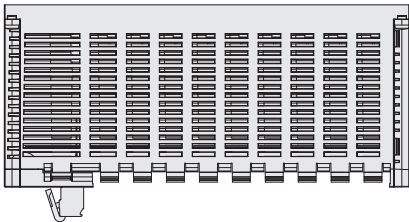

● MP2200 Base Unit