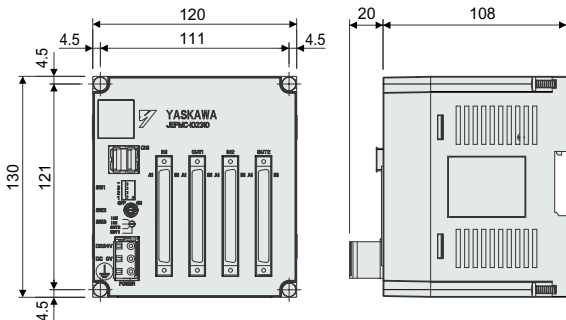

# Dimensions Units (mm)

## ● MP2300 Base Unit

Mounting Hole Diagram

## ● MP2200 Base Unit

■ Mounting Hole Diagram

## ● 64-point I/O Module