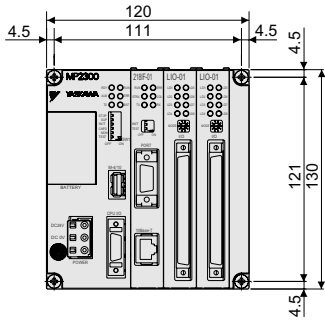

# Dimensions Units (mm)

## ● MP2300 Base Unit

Mounting Hole Diagram

## ● MP2200 Base Unit

■ Mounting Hole Diagram

## ● 64-point I/O Module