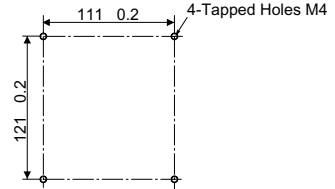

Mounting Hole Diagram