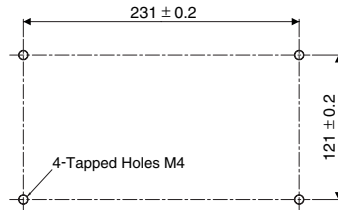

# Dimensions Units (mm)

## ● MP2300 Base Unit

Mounting Hole Diagram

## ● 64-point I/O Module